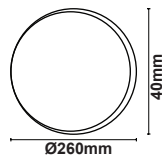

Model : ELX-YQS-7W

Dimension ( mm )

Application

Model : ELX-YQS-10W

Dimension ( mm )

Model : ELX-YQS-12W

Dimension ( mm )

- \* Easy maintenance
- Modular LED for easy replacement
- Opening and closing possible of LED module part and power supply part
- Customizable beam angle
- Temperature max 50°