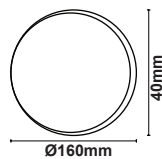

### ■ Specification

Daya (W)	Input Voltage	Frequency Amp	LED Efikasi	Total Lumen	CRI	Temperatur Warna	Proteksi	Material
7W	AC100-240V	50/60Hz	80Lm/W	560Lm	>80Ra ( <i>&gt;90Ra Optional</i> )	3000K/4000K/6000K	IP65	Die Casting Aluminium
10W	AC100-240V	50/60Hz	80Lm/W	800Lm	>80Ra ( <i>&gt;90Ra Optional</i> )	3000K/4000K/6000K	IP65	Die Casting Aluminium
12W	AC100-240V	50/60Hz	80Lm/W	960Lm	>80Ra ( <i>&gt;90Ra Optional</i> )	3000K/4000K/6000K	IP65	Die Casting Aluminium

Model : ELX-YQS-7W

Dimension ( mm )

Application

Model : ELX-YQS-10W

Dimension ( mm )

Model : ELX-YQS-12W

Dimension ( mm )

- \* Easy maintenance
- Modular LED for easy replacement
- Opening and closing possible of LED module part and power supply part
- Customizable beam angle
- Temperature max 50°