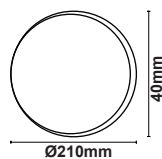

Model : ELX-YQS-7W

Dimension ( mm )

Application

Model : ELX-YQS-10W

Dimension ( mm )

Model : ELX-YQS-12W

Dimension ( mm )

- \* Easy maintenance
- Modular LED for easy replacement
- Opening and closing possible of LED module part and power supply part
- Customizable beam angle
- Temperature max 50°